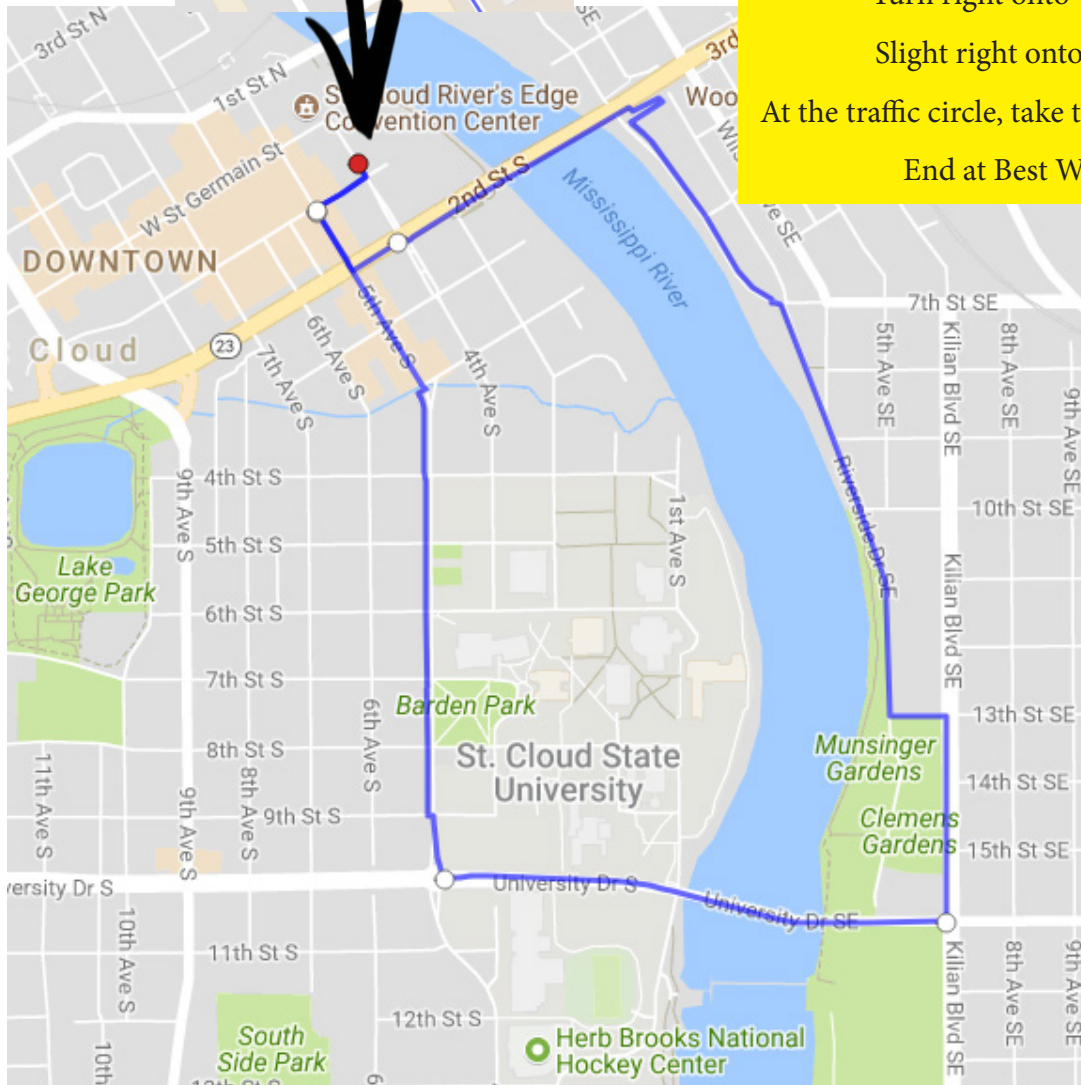

# Summer Institute 2018

Best Western Plus Kelly Inn  
100 4th Ave S, St Cloud, MN 56301

Head southwest toward 4th Ave S 115 ft

Turn right toward 4th Ave S 177 ft

Turn left onto 4th Ave S 171 ft

Turn right onto 2nd St S 358 ft

Make a U-turn at 5th Ave S 0.4 mi

Turn right onto Wilson Ave SE 0.4 mi

Continue onto Riverside Dr SE 0.3 mi

Turn left onto 13th St SE 331 ft

Turn right onto Kilian Blvd SE 0.2 mi

Turn right onto University Dr SE 0.4 mi

Slight right onto University Dr S 0.1 mi

At the traffic circle, take the 1st exit onto 5th Ave S 0.8 mi

End at Best Western Plus Kelly Inn

**Walk/Run Event**  
Friday, 8/17  
6:00 AM  
Meet in the lobby of  
the Kelly Inn

\*No traffic control is in place for this route. Please take caution as you are navigating the course and abide by all traffic rules for your safety.