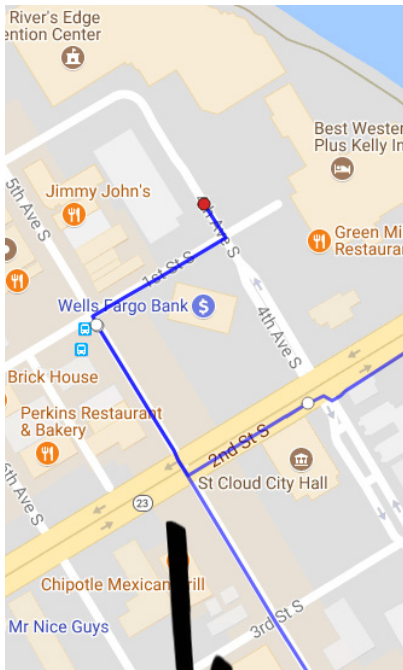

# Summer Institute 2018

Best Western Plus Kelly Inn  
100 4th Ave S, St Cloud, MN 56301

Head southwest toward 4th Ave S 115 ft

Turn right toward 4th Ave S 177 ft

Turn left onto 4th Ave S 171 ft

Turn right onto 2nd St S 358 ft

Make a U-turn at 5th Ave S 0.4 mi

Turn right onto Wilson Ave SE 0.4 mi

Continue onto Riverside Dr SE 0.3 mi

Turn left onto 13th St SE 331 ft

Turn right onto Kilian Blvd SE 0.2 mi

Turn right onto University Dr SE 0.4 mi

Slight right onto University Dr S 0.1 mi

At the traffic circle, take the 1st exit onto 5th Ave S 0.8 mi

End at Best Western Plus Kelly Inn

**Walk/Run Event**  
Friday, 8/17  
6:00 AM  
Meet in the lobby of  
the Kelly Inn